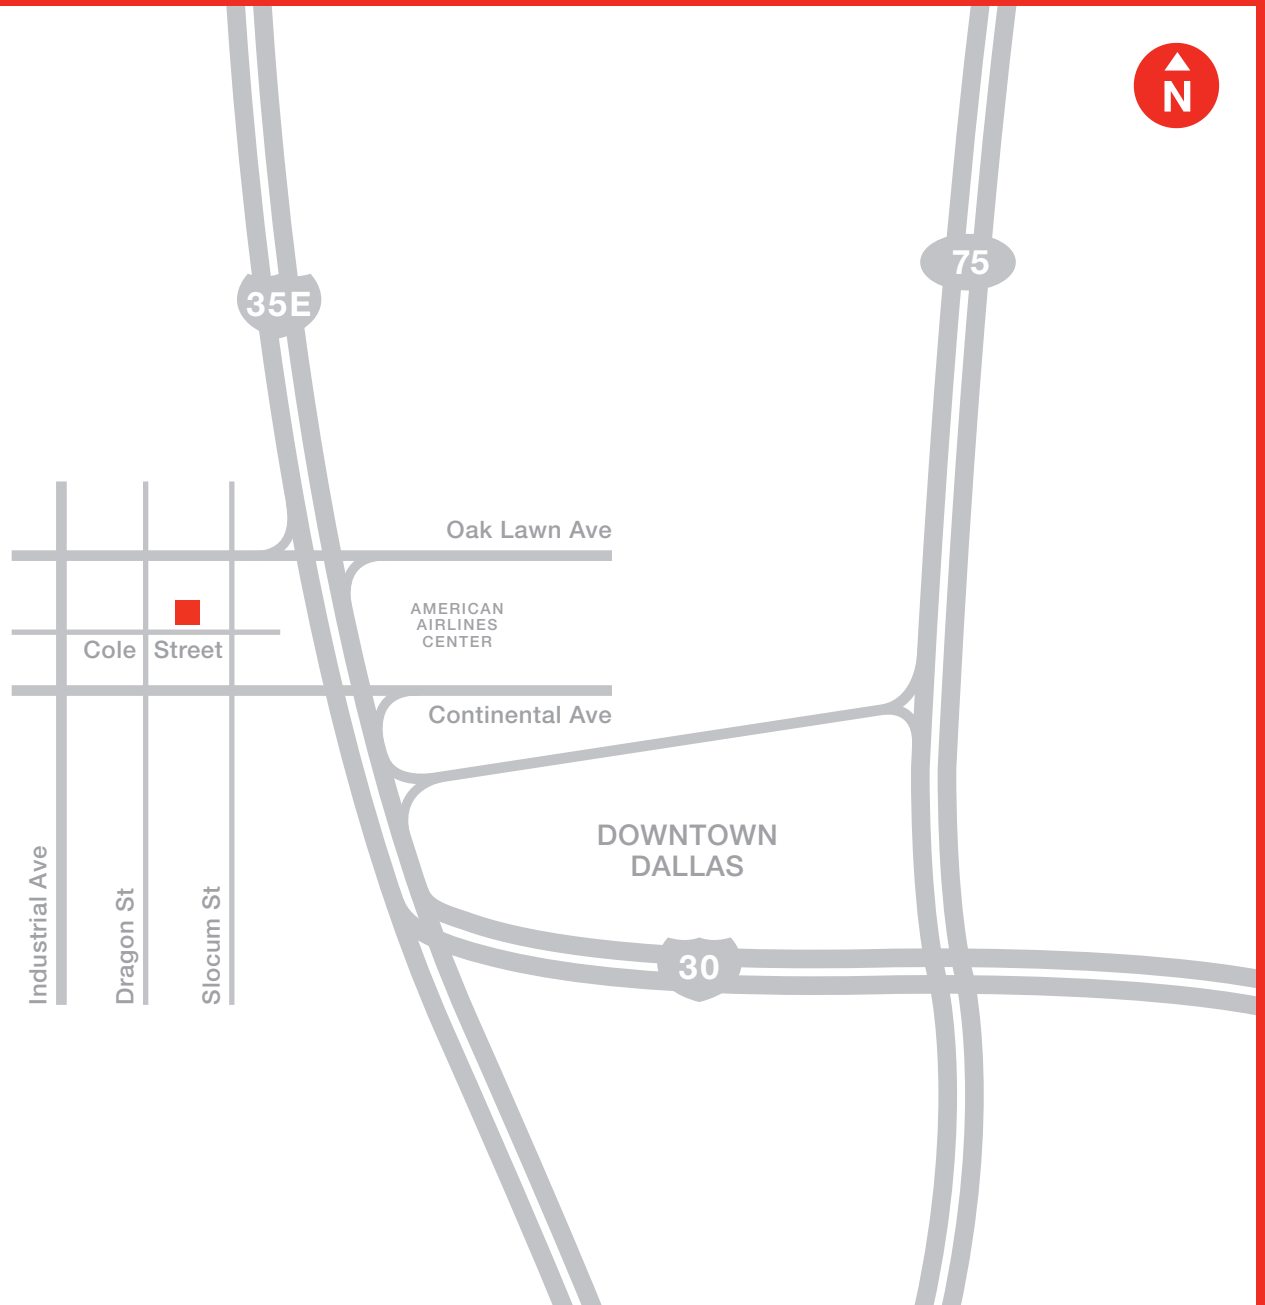

commercehouse

Directions to our office:

331 Cole Street is in the historic Design District in Dallas. Please don't drive up and down Cole Avenue in Uptown looking for us. We're not there.

from I-35E:

- 1 exit Oak Lawn Avenue; head West on Oak Lawn.
- 2 after crossing under I-35E, look for Dragon Street, which will be a small street to your left. Turn left.
- 3 Turn left on Cole Street.

from North Central Expressway (75):

- 1 head South on Central towards downtown Dallas; take the exit to your right for I-35E North.
- 2 Once on 35, stay to the right. Take the Oak Lawn Exit and follow the directions above.

from I-30:

- 1 head towards downtown Dallas; take the exit to your left for I-35E North.
- 2 Once on 35, stay to the right. Take the Continental Exit to your right. Turn left onto Continental.
- 3 The first street to your right will be Dragon Street. Turn right.
- 4 Turn right on Cole Street.